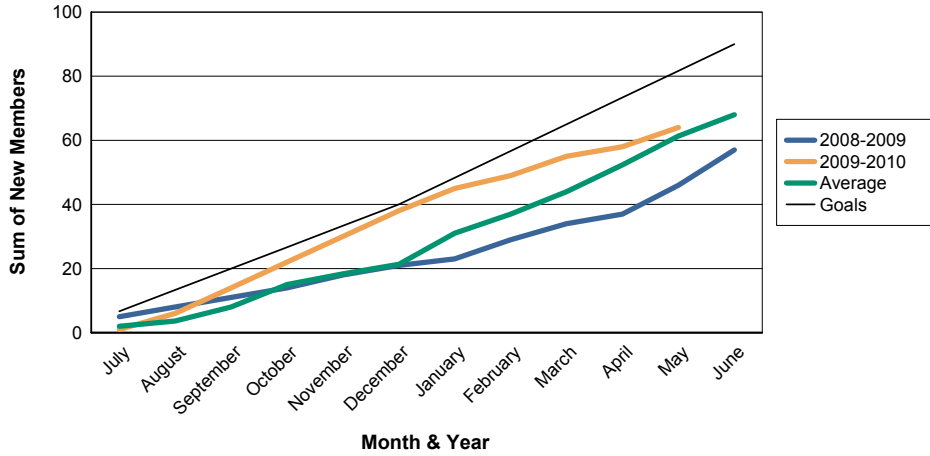

3 Year Comparisons for GMT Constitutional Area 1

By GMT District

As of May 2010

Sum of New Clubs/ Month & Year

For District 16 D

Sum of Dropped Clubs/ Month & Year

For District 16 D

Sum of Net Clubs/ Month & Year

For District 16 D

Sum of Charter Members/ Month & Year

For District 16 D

3 Year Comparisons for GMT Constitutional Area 1

By GMT District

As of May 2010

Sum of New Members/ Month & Year

For District 16 D

Sum of Dropped Members/ Month & Year

For District 16 D

Sum of Net Members/ Month & Year

For District 16 D