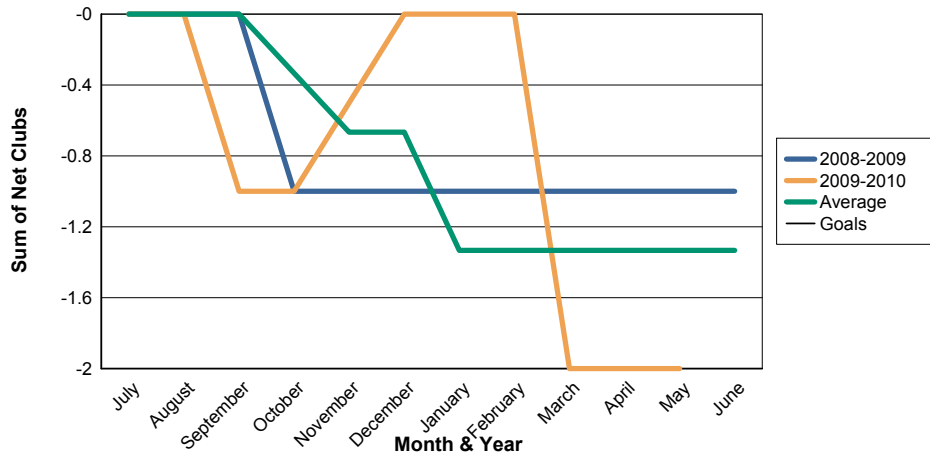

Sum of Net Clubs/ Month & Year

For District 16 D