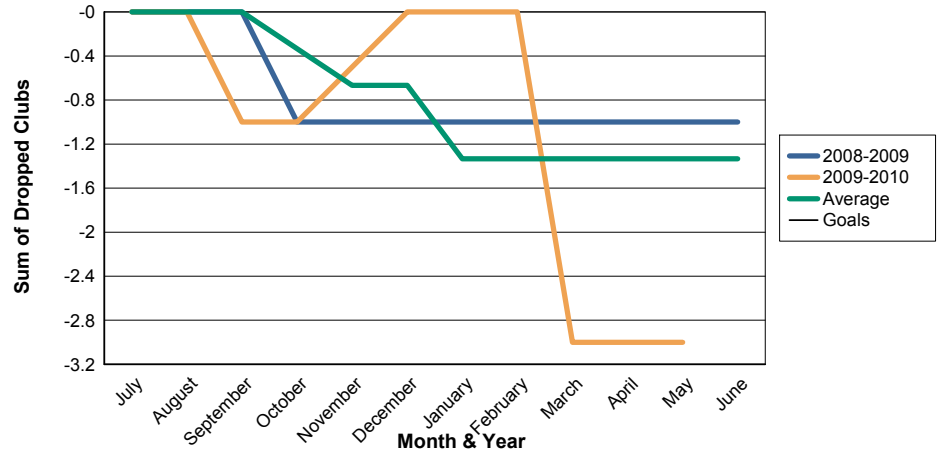

3 Year Comparisons for GMT Constitutional Area 1

By GMT District

As of May 2010

Sum of New Clubs/ Month & Year

For District 16 D

Sum of Dropped Clubs/ Month & Year

For District 16 D

Sum of Net Clubs/ Month & Year