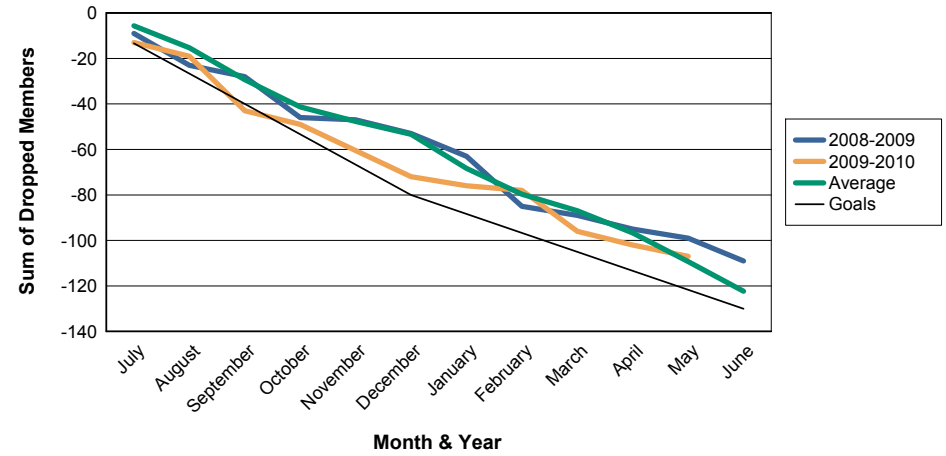

For District 16 D

Sum of Charter Members/ Month & Year

For District 16 D

3 Year Comparisons for GMT Constitutional Area 1

By GMT District

As of May 2010

Sum of New Members/ Month & Year

For District 16 D

Sum of Dropped Members/ Month & Year

For District 16 D

Sum of Net Members/ Month & Year

For District 16 D