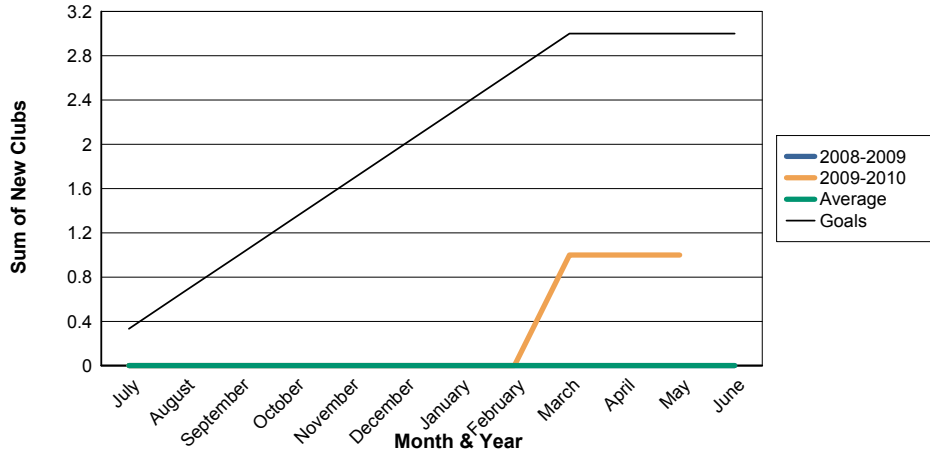

3 Year Comparisons for GMT Constitutional Area 1

By GMT District

As of May 2010

Sum of New Clubs/ Month & Year

For District 16 D

Sum of Dropped Clubs/ Month & Year

For District 16 D

Sum of Net Clubs/ Month & Year