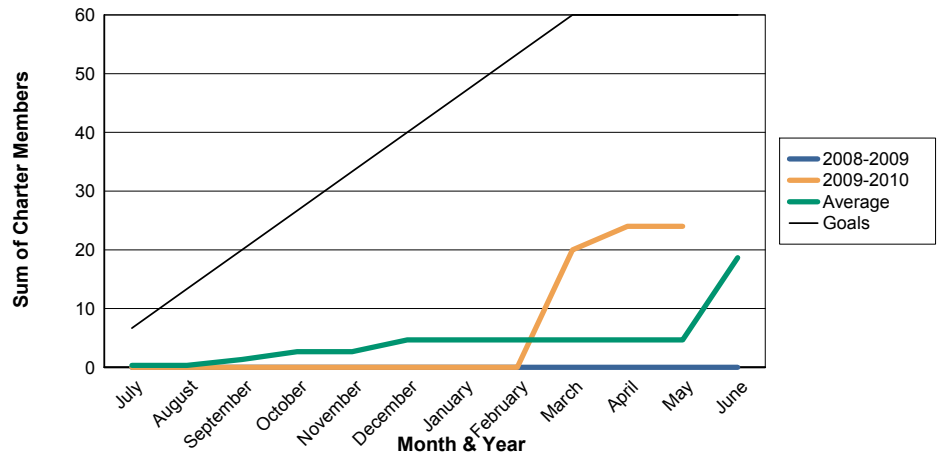

Sum of Charter Members/ Month & Year

For District 16 D